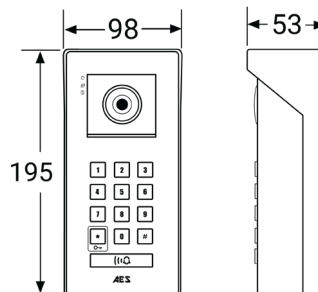

Kits & part numbers

OPYN-4G-IBK

Kit comes with hooded imperial video intercom in black powder coated with white light illumination. 4G modem, SIM card options & power supply.

Works with our multi network AESIM.

aesglobaltelecom.com

OPYN-IP-IBK

Kit comes with hooded imperial video intercom in black powder coated with white light illumination. Power supply included.

*Wifi antenna sold separately.

*For a more reliable connection, we recommend using a ethernet cable or 4G connection.

WIFIA-10-KIT or WIFIA-2-KIT

2.4Ghz Wifi Antenna with 10m or 2m Lead, including a mounting bracket.

OPYN 45 Degree Bracket

Ensure your Opyn Video Intercom is positioned exactly where it needs to be. The new 45° Angle Bracket makes installation more flexible and improves usability for both drivers and pedestrians.

OPYN-MON

IP - Touch Screen Monitor. The Opyn monitor can be purchased as an added accessory to all kits.

- Wall mountable touch screen monitor (1024x600 Resolution), compatible with the Opyn range.
- 7 Inch IPS Screen.
- SIP Integration.
- IP Camera Integration.
- Android App Integration.
- Wi-Fi & Ethernet connections.

*A desk mount bracket is available. (Sold separately)