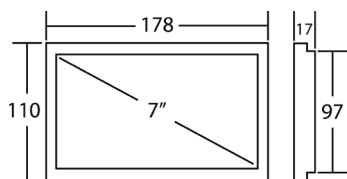

OPYN-MON-DESK